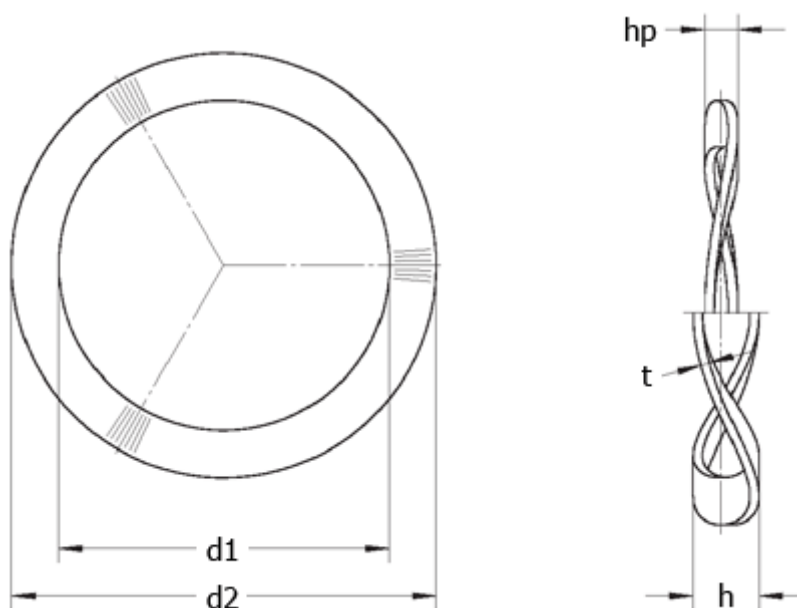

Article number: 22013810

Description: Wave washer L&M 109x99x0,5 K3
for bearing : 6014, 6212, 6310, 6408, 16014

Measures

d1 = 97.00
d2 = 107.00
F (N) at hp = 380.0
For bearing = 6014, 6212, 6310, 6408, 16014
h = 4.2
hp = 1.85
t = 0.50
Waves = 7

Weight (kg) / 100 pcs = 0.623